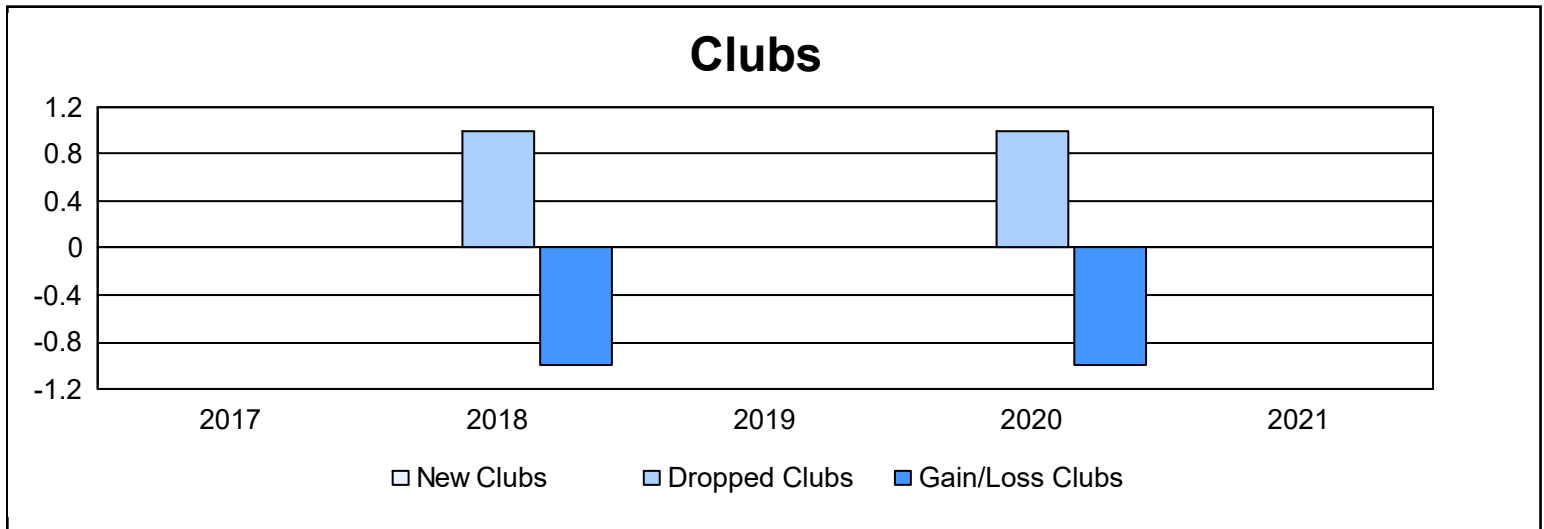

Year	New Clubs	Dropped Clubs	Gain/ Loss Clubs	New Members	Charter Members	Reinstate Members	Transfer Members	Total Member Added	Total Members Dropped	Gain/ Loss Members
2016-2017	0	0	0	141	2	4	8	155	177	-22
2017-2018	0	1	-1	122	1	5	11	139	167	-28
2018-2019	0	0	0	119	0	8	12	139	160	-21
2019-2020	0	1	-1	69	1	3	3	76	150	-74
2020-2021	0	0	0	74	0	6	10	90	168	-78
<b>Average</b>	<b>0</b>	<b>0</b>	<b>0</b>	<b>105</b>	<b>1</b>	<b>5</b>	<b>9</b>	<b>120</b>	<b>164</b>	<b>-45</b>

### Membership Composition June 2021 Cumulative