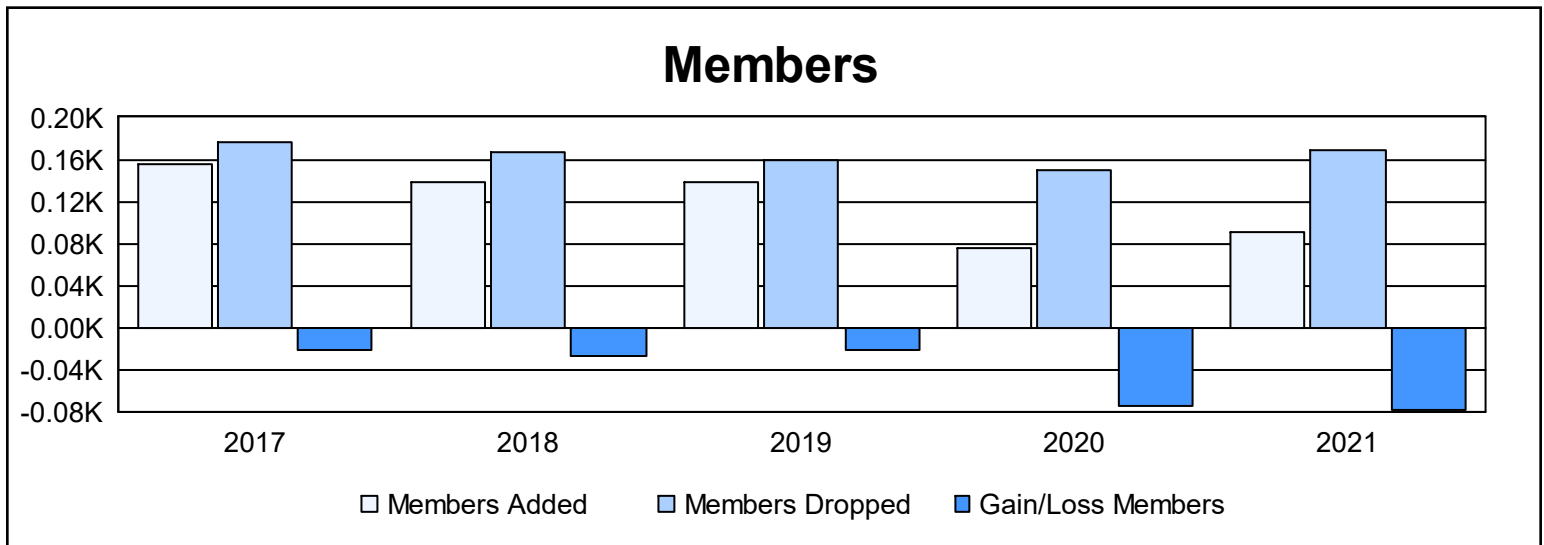

Year	New Clubs	Dropped Clubs	Gain/ Loss Clubs	New Members	Charter Members	Reinstate Members	Transfer Members	Total Member Added	Total Members Dropped	Gain/ Loss Members
2016-2017	0	0	0	141	2	4	8	155	177	-22
2017-2018	0	1	-1	122	1	5	11	139	167	-28
2018-2019	0	0	0	119	0	8	12	139	160	-21
2019-2020	0	1	-1	69	1	3	3	76	150	-74
2020-2021	0	0	0	74	0	6	10	90	168	-78
<b>Average</b>	<b>0</b>	<b>0</b>	<b>0</b>	<b>105</b>	<b>1</b>	<b>5</b>	<b>9</b>	<b>120</b>	<b>164</b>	<b>-45</b>

### Membership Composition June 2021 Cumulative